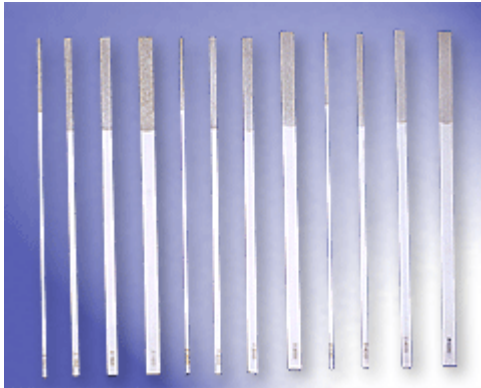

Diamant-Handfeilen

Maß: mm

PTF-10	L	T	Cross-section	Kör. Best.-Nr.
	130	30		#200 PTF-12F #400 PTF-12V #600 PTF-12X
	130	30		#200 PTF-14F #400 PTF-14V #600 PTF-14X
	130	30		#200 PTF-16F #400 PTF-16V #600 PTF-16X
	140	50		#600 PF-103X

 PTF-100 : 10er. Set / PVC Tasche

CF-40	T	Cross-section	Kör.	Best.-Nr.
	40		#150 #200 #400	CF-402J CF-402F CF-402V
	50		#150 #200 #400	CF-404J CF-404F CF-404V
	50		#150 #200 #400	CF-406J CF-406F CF-406V
	50		#150 #200 #400	CF-408J CF-408F CF-408V

 CF-400 : 12er. Set / PVC Tasche

IF-50 : Diamant Handfeilen	L	T	Cross-section	Best.-Nr.
	215	80		IF-501
	215	80		IF-502
	215	80		IF-503
	215	80		IF-504
	215	80		IF-505

Körnung : #100

CF-50 : Diamant Handfeilen		L	T	Cross-section	Best.-Nr.
		180	70		CF-501
		180	60		CF-502
		180	60		CF-503
		180	50		CF-504
		180	50		CF-505